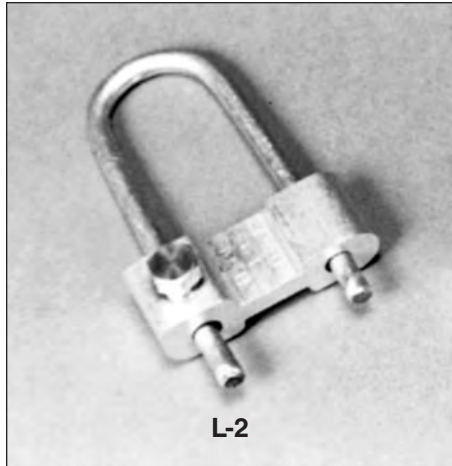

Disposable Enclosure Lock

The Disposable Enclosure Lock with shear head screws are time-tested and proven to be cost-effective alternatives to key locks. The shear head screw allows universal application and security for all enclosures.

Disposable Enclosure Locks					
Catalog Number	Hasp Length (inches)	Hasp Diameter (inches)	Hasp Material Aluminum Clad Steel	Carton Quantity	Weight (lbs) Per 100
L-2	3	1	#4	100	11