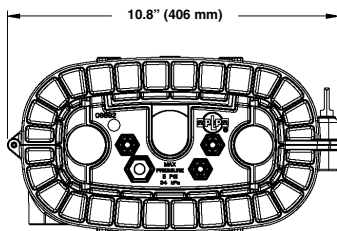

COYOTE® ONE Closure

The COYOTE ONE Closure is the latest addition to our line of dome closures and will soon become the one to specify. The COYOTE ONE is designed with PLP's patented segmented end plate which allows independent access to each cable port. The dome design with hinged collar speeds assembly and simplifies re-entry. When combined with PLP's versatile grommet system and LITE-GRIP® splice trays, the COYOTE ONE has the capacity to support 96 single fusion or 144 mass fusion splices. Compact size and a full line of accessories make this new closure the ONE to choose.

Key Features

- **Size:** 16" L x 10" W x 5.7" H (41 cm x 25 cm x 14 cm)
- **Splice Capacity:** (120) Single fusion, (144) Mass Fusion
- **Configuration:** Butt Splice
- **Port Quantity:** 3
- **Ground Stud Quantity:** 3
- Hinged collar system allows for quick re-entry. No special tools required
- Integrated air valve to test assembly seal
- Tested in accordance to Telcordia GR-771-CORE
- Direct buried, manhole, aerial or pole/wall mount
- Flexible grommet sealing system supports a wide range and quantity of flat or round cable profiles. See grommet chart on page 3.
- Ideal for FTTH deployment and back-haul networks