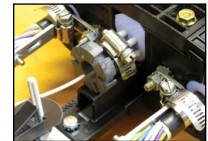

Key Features

- **Size:** 16" L x 10" W x 5.7" H (41 cm x 25 cm x 14 cm)
- **Splice Capacity:** (120) Single fusion, (144) Mass Fusion
- **Configuration:** Butt Splice
- **Port Quantity:** 3
- **Ground Stud Quantity:** 3
- Hinged collar system allows for quick re-entry. No special tools required
- Integrated air valve to test assembly seal
- Tested in accordance to Telcordia GR-771-CORE
- Direct buried, manhole, aerial or pole/wall mount
- Flexible grommet sealing system supports a wide range and quantity of flat or round cable profiles. See grommet chart on page 3.
- Ideal for FTTH deployment and back-haul networks

Low Clearance Strand Mounting Bracket

3 Port Segmented End Plate

COYOTE RUNT ONE for Buffer Tube Applications

Universal Organizer

Toolless Securable Collar

6 Port Cable Retention Bobbin

Pole/Wall Mount Bracket

Catalog No.	COYOTE ONE Closure Kits
COYONE-001	COYOTE ONE with Buffer Tube Organizer
COYONE-002	COYOTE ONE with Universal Organizer for Ribbon or Buffer Tube

All Kits Include: End Plate with Organizer Assembly, Dome, Gasket, (2) 8003663 Grommets, (1) 8003676 Grommet and Cable Restraint Hardware