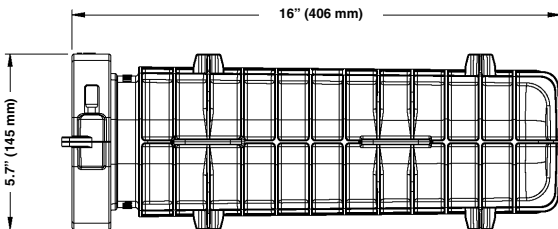

COYOTE® ONE Closure

The COYOTE ONE Closure is the latest addition to our line of dome closures and will soon become the one to specify. The COYOTE ONE is designed with PLP's patented segmented end plate which allows independent access to each cable port. The dome design with hinged collar speeds assembly and simplifies re-entry. When combined with PLP's versatile grommet system and LITE-GRIP® splice trays, the COYOTE ONE has the capacity to support 96 single fusion or 144 mass fusion splices. Compact size and a full line of accessories make this new closure the ONE to choose.

Key Features

- **Size:** 16" L x 10" W x 5.7" H (41 cm x 25 cm x 14 cm)
- **Splice Capacity:** (120) Single fusion, (144) Mass Fusion
- **Configuration:** Butt Splice
- **Port Quantity:** 3
- **Ground Stud Quantity:** 3
- Hinged collar system allows for quick re-entry. No special tools required
- Integrated air valve to test assembly seal
- Tested in accordance to Telcordia GR-771-CORE
- Direct buried, manhole, aerial or pole/wall mount
- Flexible grommet sealing system supports a wide range and quantity of flat or round cable profiles. See grommet chart on page 3.
- Ideal for FTTH deployment and back-haul networks