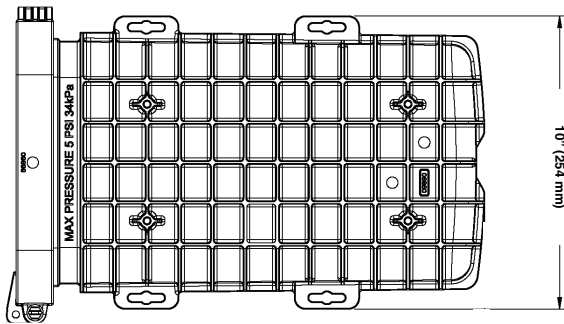

COYOTE® ONE Closure

The COYOTE ONE Closure is the latest addition to our line of dome closures and will soon become the one to specify. The COYOTE ONE is designed with PLP's patented segmented end plate which allows independent access to each cable port. The dome design with hinged collar speeds assembly and simplifies re-entry. When combined with PLP's versatile grommet system and LITE-GRIP® splice trays, the COYOTE ONE has the capacity to support 96 single fusion or 144 mass fusion splices. Compact size and a full line of accessories make this new closure the ONE to choose.

Key Features

- **Size:** 16" L x 10" W x 5.7" H (41 cm x 25 cm x 14 cm)
- **Splice Capacity:** (120) Single fusion, (144) Mass Fusion
- **Configuration:** Butt Splice
- **Port Quantity:** 3
- **Ground Stud Quantity:** 3
- Hinged collar system allows for quick re-entry. No special tools required
- Integrated air valve to test assembly seal
- Tested in accordance to Telcordia GR-771-CORE
- Direct buried, manhole, aerial or pole/wall mount
- Flexible grommet sealing system supports a wide range and quantity of flat or round cable profiles. See grommet chart on page 3.
- Ideal for FTTH deployment and back-haul networks