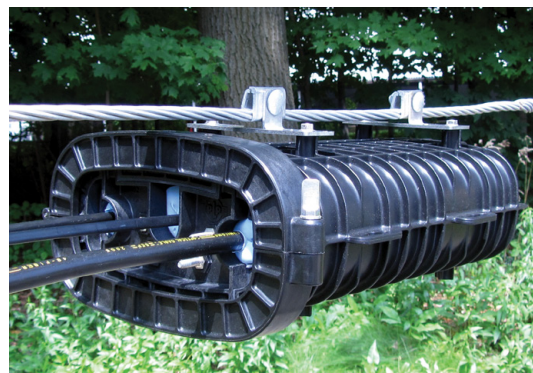

COYOTE® ONE Closure

The COYOTE ONE Closure is the latest addition to our line of dome closures and will soon become the one to specify. The COYOTE ONE is designed with PLP's patented segmented end plate which allows independent access to each cable port. The dome design with hinged collar speeds assembly and simplifies re-entry. When combined with PLP's versatile grommet system and LITE-GRIP® splice trays, the COYOTE ONE has the capacity to support 96 single fusion or 144 mass fusion splices. Compact size and a full line of accessories make this new closure the ONE to choose.

Key Features

- **Size:** 16" L x 10" W x 5.7" H (41 cm x 25 cm x 14 cm)
- **Splice Capacity:** (120) Single fusion, (144) Mass Fusion
- **Configuration:** Butt Splice
- **Port Quantity:** 3
- **Ground Stud Quantity:** 3
- Hinged collar system allows for quick re-entry. No special tools required
- Integrated air valve to test assembly seal
- Tested in accordance to Telcordia GR-771-CORE
- Direct buried, manhole, aerial or pole/wall mount
- Flexible grommet sealing system supports a wide range and quantity of flat or round cable profiles. See grommet chart on page 3.
- Ideal for FTTH deployment and back-haul networks

Low Clearance Strand Mounting Bracket

3 Port Segmented End Plate

COYOTE RUNT ONE for Buffer Tube Applications

Universal Organizer

Toolless Securable Collar

6 Port Cable Retention Bobbin

Pole/Wall Mount Bracket