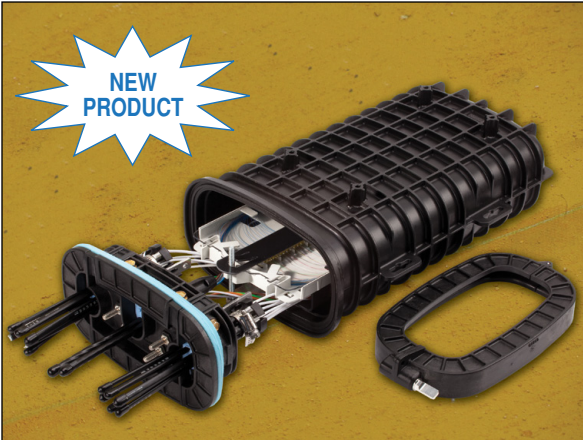

COYOTE® ONE Closure

The COYOTE ONE Closure is the latest addition to our line of dome closures and will soon become the one to specify. The COYOTE ONE is designed with PLP's patented segmented end plate which allows independent access to each cable port. The dome design with hinged collar speeds assembly and simplifies re-entry. When combined with PLP's versatile grommet system and LITE-GRIP® splice trays, the COYOTE ONE has the capacity to support 96 single fusion or 144 mass fusion splices. Compact size and a full line of accessories make this new closure the ONE to choose.

Key Features

- **Size:** 16" L x 10" W x 5.7" H (41 cm x 25 cm x 14 cm)
- **Splice Capacity:** (120) Single fusion, (144) Mass Fusion
- **Configuration:** Butt Splice
- **Port Quantity:** 3
- **Ground Stud Quantity:** 3
- Hinged collar system allows for quick re-entry. No special tools required
- Integrated air valve to test assembly seal
- Tested in accordance to Telcordia GR-771-CORE
- Direct buried, manhole, aerial or pole/wall mount
- Flexible grommet sealing system supports a wide range and quantity of flat or round cable profiles. See grommet chart on page 3.
- Ideal for FTTH deployment and back-haul networks

Low Clearance Strand Mounting Bracket

3 Port Segmented End Plate

COYOTE RUNT ONE for Buffer Tube Applications

Universal Organizer

Toolless Securable Collar

6 Port Cable Retention Bobbin

Pole/Wall Mount Bracket